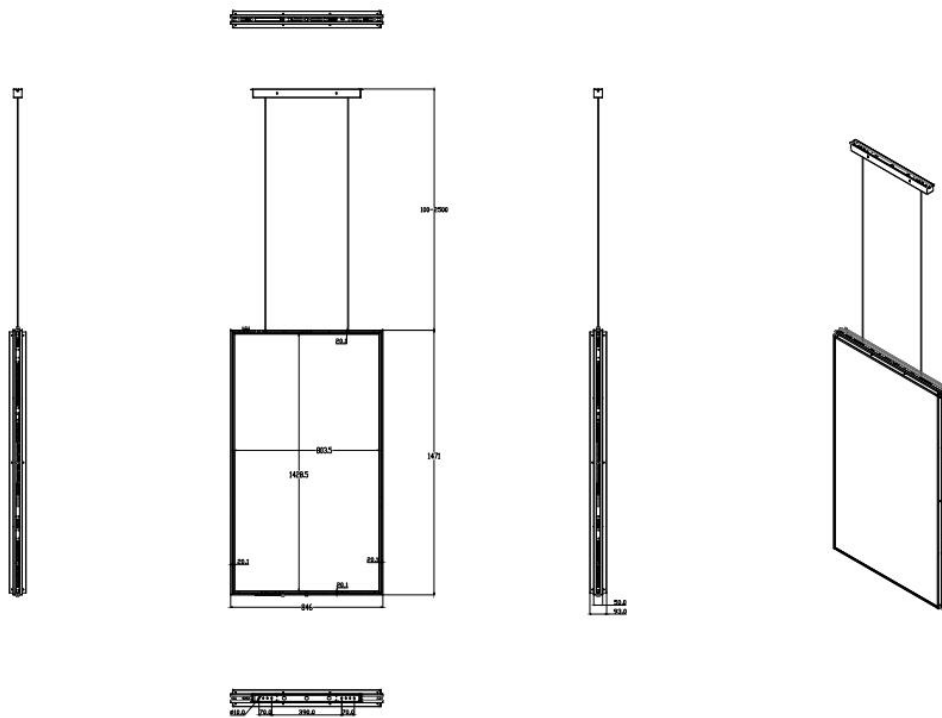

Address:

3-4F, Longwenda Technical Park, No.14, Liuxian 1st Road, Baoan 71 District, Shenzhen, Guangdong Province, China

www.asianda.cn Tel:0086-755-27661355

Fax:0086-755-27865721