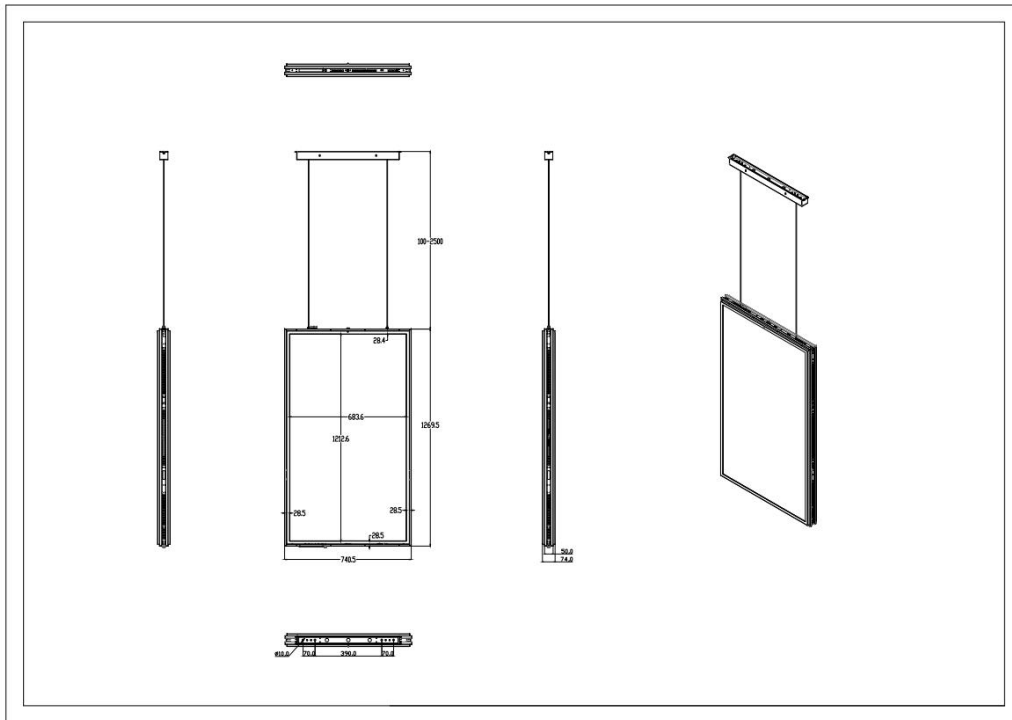

Shenzhen Yaxunda LCD Display Equipment Co.,Ltd

55":

65"