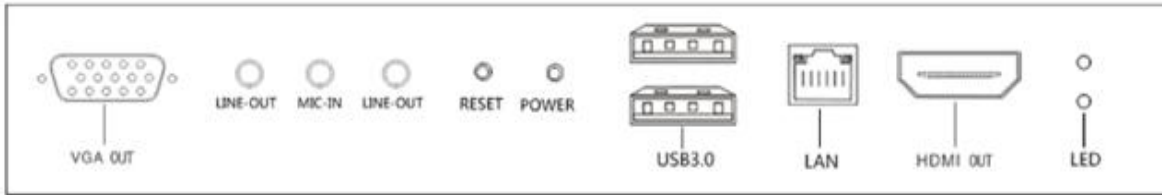

Storage humidity 5--95%
Interface I/O Ports VGA-out 2xLINE-out MIC-in 2xUSB LAN HDMI-out
Touch Screen IR two point touch

Interface

Environment

Operation temperature -20 +50°C (no condensation)
operation humidity 5%-95% (no condensation)

Trade Terms

Quality guarantee one year.
Certificate CCC,FCC,CE,UL, RoHS.