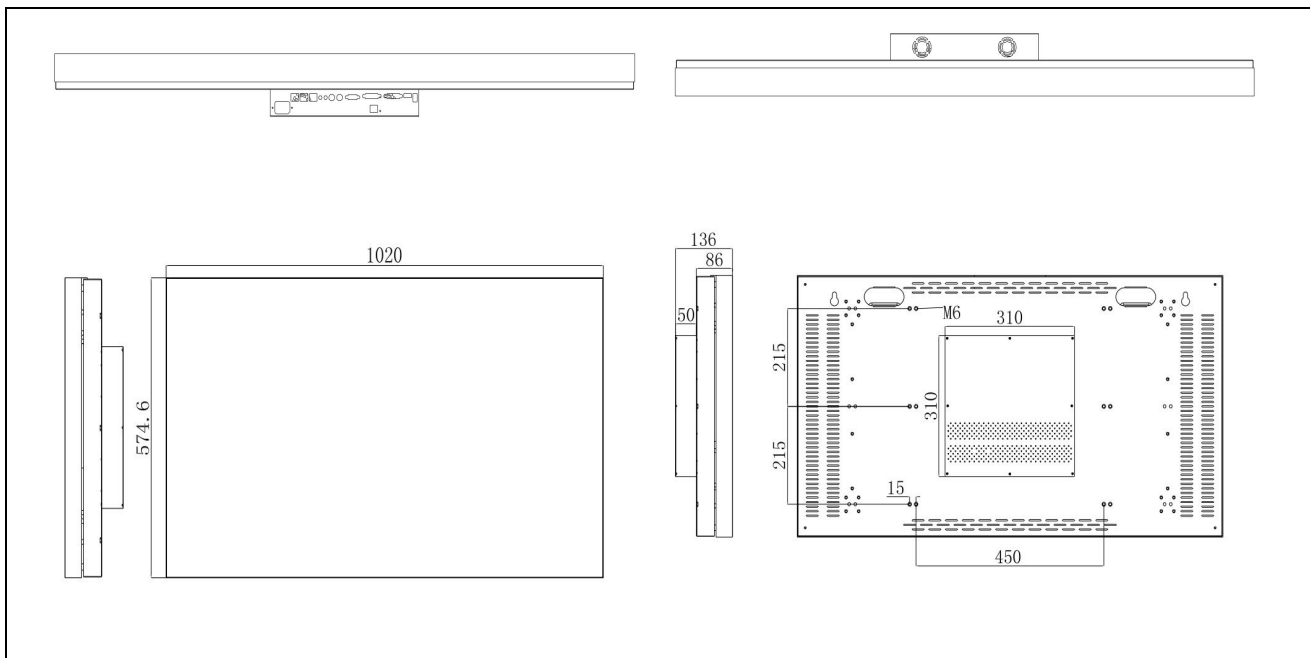

Product characteristics	Dual-channel Dvi high-definition video switching, multiple high-definition video interface, compatibility; The first combination of wireless control technology, multi-user operation design, to meet the control of large screen multi-terminal; Support for USB playback function, support for audio, video, pictures, but also as a machine motherboard upgrade; Led Bright Back Light, 3d digital noise reduction, HD high resolution, progressive scanning, software to improve contrast; Automatically Adjust backlight brightness and refresh frequency, new color restore, automatically adjust color saturation	
Product name	Specification parameter	
Display	LCD: 46 Inch Resolution: 1920*1080 Display Area: 1018*572 contrast: 3500:1 brightness: 500 CDM2 Angle: Horizontal / Vertical: 178	TFT SCREEN RATIO: 16:9 Point Distance: 0.530 * 0.530 Response Time: 6ms
Screen brand	SAMAUNG	
Main board plan	MOTHERBOARD: CS59Y SYSTEM: None	
Interface	The diagram shows a series of icons representing different interfaces: USB, HDMI, DVI IN, TCP/IP, DVI IN, VGA IN, AV IN, AV OUT, AUDIO IN, AUDIO OUT, RS232-IN, RS232-OUT, IR, and AC100-240V.	
parts	Manual, remote control, warranty card, certificate of conformity, power cord	
product mix	Product architecture	Hardware Iron Plate + Paint Process
	Installation mode	Cabinet type, Horizontal Wall, Hoisting type
	Protective glass	None